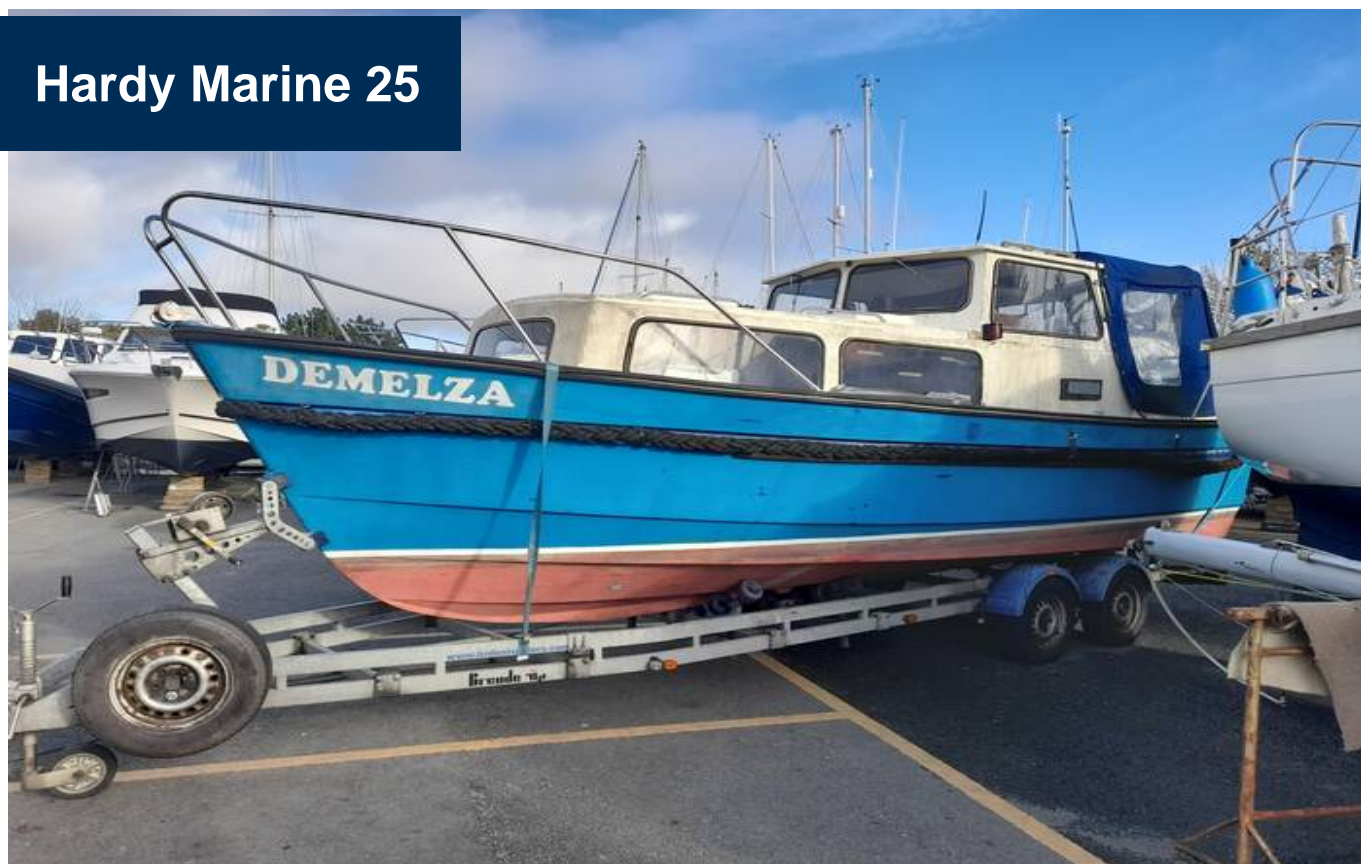

Hardy Marine 25

Year:	1987	Heads:	1
Location:	Conwy Marina, North Wales	Cabins:	0
LOA:	27' 11" (8.50m)	Berths:	2
Beam:	9' 0" (2.74m)	Keel:	Semi Displacement
Draft:	2' 6" (0.76m)	Engines:	1

Remarks:

We present a unique opportunity to purchase a soon to be famous boat. This vessel has recently been used for Sky TV show Brassic. It has intentionally been made to look worn specifically for filming in the scenes it has been featured in, we have kept it his way for uniqueness or for the chance of another TV show to purchase her, she can easily be cleaned up if the new owner wishes. The TV series will be released towards the end of 2021. She is listed

£11,950 Tax Paid

E: info@nybconwy.co.uk **T:** 01492 580001

www.networkyachtbrokers.com | over 700 boats listed

REF: 073924

Mechanical and Construction

Mechanical

Volvo Penta D3-130 130hp diesel
Serial number: 869576
Unknown engine hours
Single Volvo outdrive with a 3x bladed left hand rotating propellor
Serviced Autumn 2020
Trim tabs

Survey from August 2020 available.

Inventory

Bubble compass
NASA Speed
GPS map 550
Fishfinder
VHF Radio
Handheld VHF Radio
Cockpit canopy
Anchor, chain and warp
Fenders
Radio and speakers
Fire extinguishers
Fire blanket
First aid kit
Bilge pump
Cockpit cushions
Cockpit table
Trailer included

Accommodation

Porta Potti 335
Sink

Remarks :

We present a unique opportunity to purchase a soon to be famous boat. This vessel has recently been used for Sky TV show Brassic. It has intentionally been made to look worn, specifically for filming in the scenes it has been featured in, we have kept it his way for uniqueness or for the chance of another TV show to purchase her - she can easily be cleaned up by the new owner if they so wish. The TV series will be released towards the end of 2021. She is listed at a very low price for a quick sale.